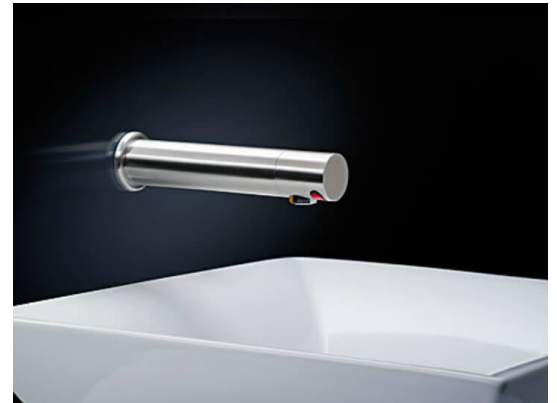

# SENSOR TAP WALL MOUNTED 250MM AC

Order Code 42224

Zip AquaSense™ Touch-free tap range incorporates simple and modern design, with the latest electronic functionality delivering maximum hygiene and efficiency with integrated flow control achieving a 6 Star WELS rating for maximum water savings, the tap also features an automatic purge function, sensor range adjustment, wave on/wave off function, Anti-Vandal and Lock Out functions and a Chlorination function.

---

Manufacturing Code 42224

---

---

<b>Water Pressure</b>	Min 70kPa - Max 700kPa
<b>Water Connection</b>	12.7mm BSP
<b>Power Rating</b>	6V transformer power pack 10amp GPO, 220V - 240V AC
<b>Product Approvals</b>	Watermark, CE
<b>Wels Rating</b>	6 Star
<b>Warranty</b>	1 Year