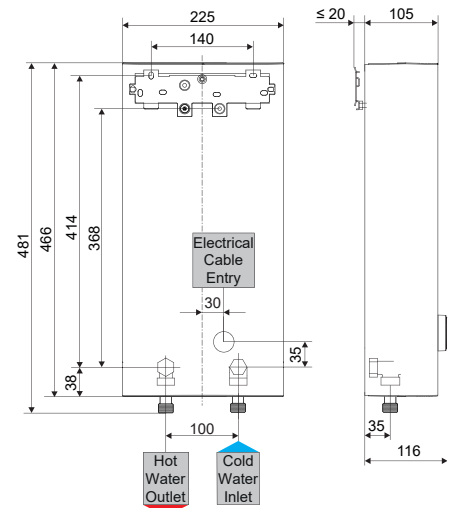

Dimensions and Connections
In-wall or bottom entry connection available.

STIEBEL ELTRON is committed to our policy of continual improvement, some features may have subsequently been changed or even removed. Our advisors will be happy to consult with you regarding the currently applicable equipment features. The images used in this data sheet are for reference only.